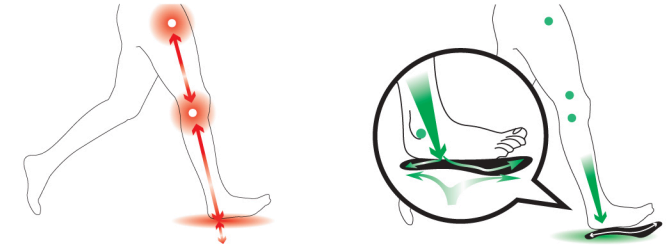

Furthermore, this insole is equipped with a particularly active ventilation system. A plurality of holes enables the further transport of the moisture in the spongy tissue at the underside of the insole. The foot remains completely dry with a maximum comfort.

1. "Nubuck PU" covering (desiccant and washable)

2. Shock-absorbing material

3. correcting central base (damper of carbon derivatives)

4. Comfort material

5. Velvet (intense moisture absorber)

If you are affected by one of these problems...

*Relief by area in percentages (data from Kinepod patients).

...so you too should experience the intelligent insole!

The 4 effects that make it REALLY EFFICIENT

1 Damping effect, shock absorber

With its advanced technology, the Kinepod Insole absorbs the shock upon contact of the foot on the ground and returns the stored energy to propel the foot during its lift off from the ground.

Without insoles
The shock wave goes up through the body

With insoles
The shock is absorbed and the energy is released at the end of step, which leads to an ideal propulsion.

The intelligent insole, the 1st stimulating shock absorber for humans !