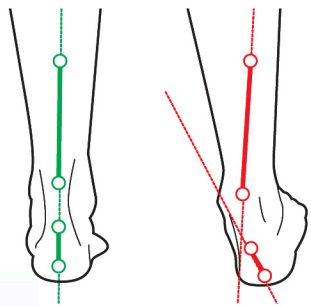

2 Postural effect

In just a few weeks, the Kinepod insole readjusts the body's base and restores a balanced posture.

Without insoles

With insoles

3 Rehabilitative effect

With insoles

Without insoles

Through its multiple stimulations (muscular and proprioceptive), the Kinepod Insole enables a perfect rehabilitation for your feet.

4 Immediate effects

In a couple of minutes, the insole is able to stimulate the muscular chains of the body, creating an adjusted muscle workout, a perfect motor coordination, a balanced posture and an exceptional proprioceptive workout of the feet.