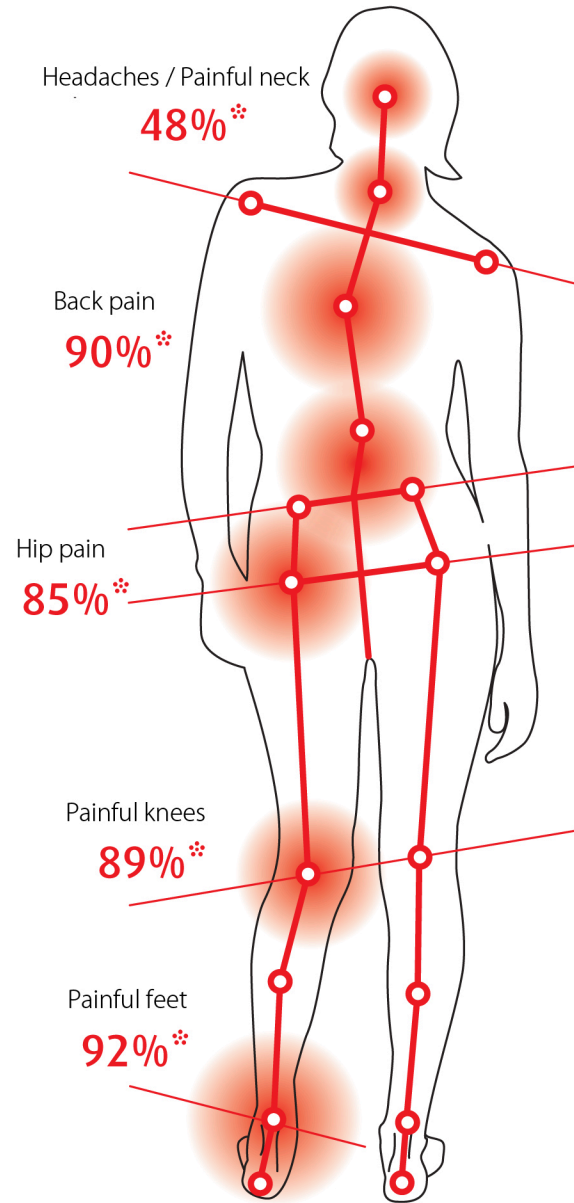

Did you know...

Our feet, shock absorbers always under pressure !

Indeed, they make an average of 10,000 steps per day, and for 90% of the population in the wrong position.

Standing and walking on unbalanced foundations favor asymmetric tensions in the foot muscles and cause on the long term disturbances of body posture upwards.

Furthermore, this insole is equipped with a particularly active ventilation system. A plurality of holes enables the further transport of the moisture in the spongy tissue at the underside of the insole. The foot remains completely dry with a maximum comfort.

1. "Nubuck PU" covering (desiccant and washable)

2. Shock-absorbing material

3. correcting central base (damper of carbon derivatives)

4. Comfort material

5. Velvet (intense moisture absorber)

If you are affected by one of these problems...

*Relief by area in percentages (data from Kinepod patients).

...so you too should experience the intelligent insole!

The 4 effects that make it REALLY EFFICIENT

1 Damping effect, shock absorber

With its advanced technology, the Kinepod Insole absorbs the shock upon contact of the foot on the ground and returns the stored energy to propel the foot during its lift off from the ground.