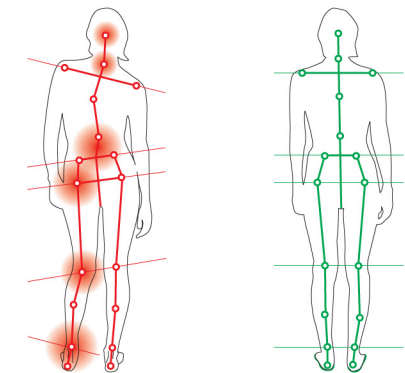

Without insoles

With insoles