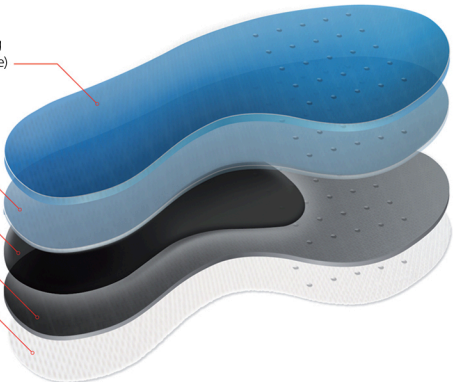

Furthermore, this insole is equipped with a particularly active ventilation system. A plurality of holes enables the further transport of the moisture in the spongy tissue at the underside of the insole. The foot remains completely dry with a maximum comfort.

1. "Nubuck PU" covering (desiccant and washable)

2. Shock-absorbing material

3. correcting central base (damper of carbon derivatives)

4. Comfort material

5. Velvet (intense moisture absorber)

If you are affected by one of these problems...

*Relief by area in percentages (data from Kinepod patients).

...so you too should experience the intelligent insole!

The 4 effects that make it REALLY EFFICIENT

1 Damping effect, shock absorber

With its advanced technology, the Kinepod Insole absorbs the shock upon contact of the foot on the ground and returns the stored energy to propel the foot during its lift off from the ground.